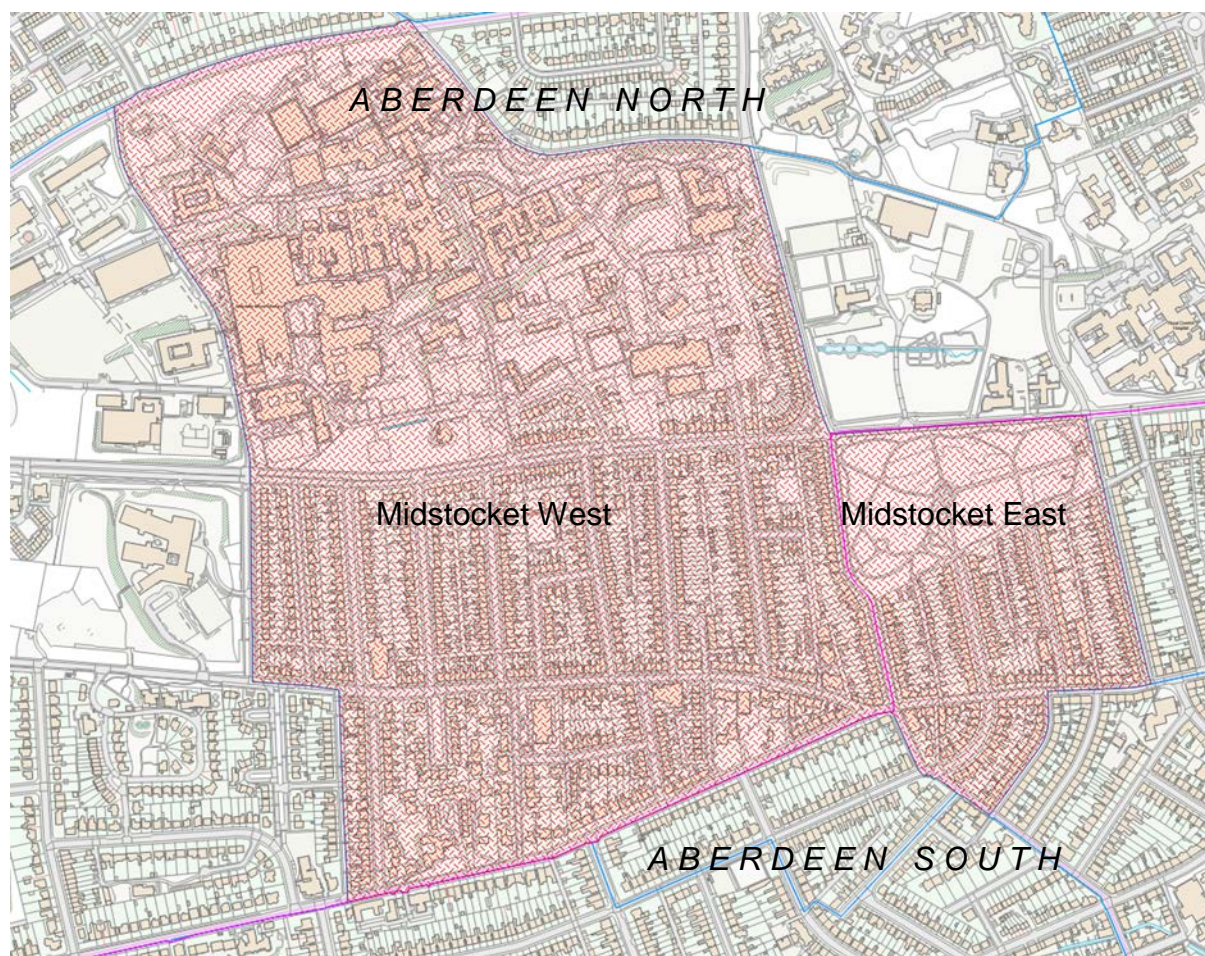

2018 Westminster Constituencies Review

Aberdeen North and Aberdeen South

Subdivision of Midstocket PD CN0702

- constituency boundary
- polling district boundary